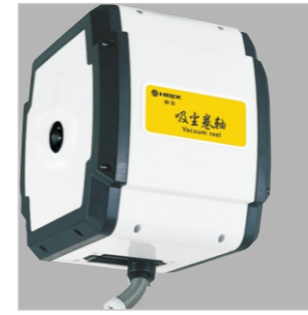

吸尘卷轴 VACUUM SERIES

Saving room,
combine randomly

Internal ribbed tube
could control the
central vacuum cleaner
power by pulling &
retracting

R&D Intercepting
valve equipment
makes pieces of
vacuum hose reel
could work under
one central vacuum
cleaner

可选型号

型号: II型 Vacuum Hose

Tube material
管质: EVA
Specifications
规格: φ40mm
Input tube length
输入管长度: 40mm*45mm*1.5m
Output tube length
输出管长度: 33mm* 40mm*7m
Working pressure
工作压力: 3500H2Omm

壁挂式吸尘器 Vacuum Cleaner