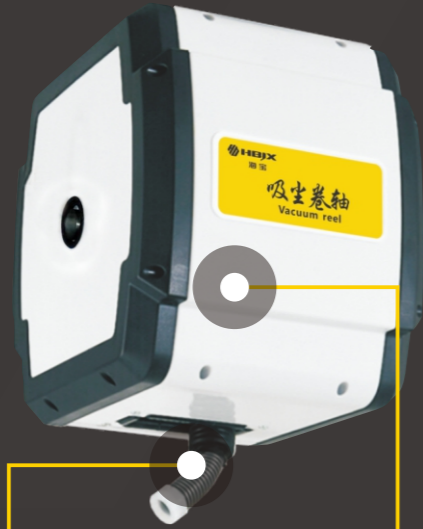

吸尘卷轴 VACUUM SERIES

Saving room,
combine randomly

Internal ribbed tube
could control the
central vacuum cleaner
power by pulling &
retracting

R&D Intercepting
valve equipment
makes pieces of
vacuum hose reel
could work under
one central vacuum
cleaner

可选型号

型号: II型 Vacuum Hose

Tube material
管质: EVA
Specifications
规格: φ40mm
Input tube length
输入管长度: 40mm*45mm*1.5m
Output tube length
输出管长度: 33mm* 40mm*7m
Working pressure
工作压力: 3500H2Omm

壁挂式吸尘器 Vacuum Cleaner