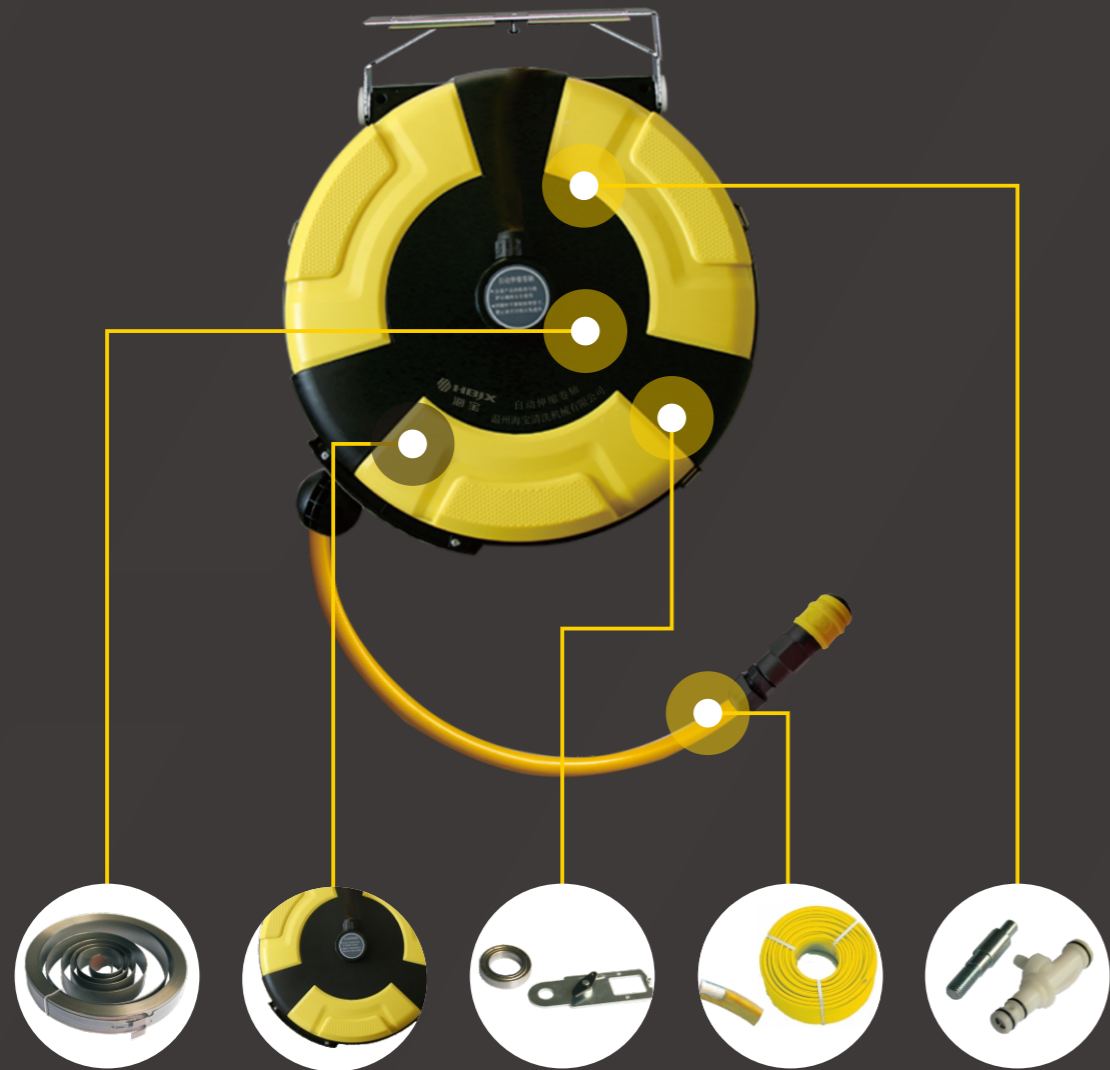

III型卷轴

TYPE III HOSE REEL SERIES